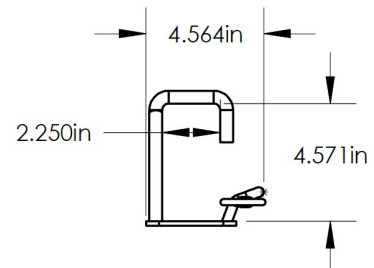

DURA BIKE LOCKER™

A DIVISION OF HANNAN SPECIALTIES

Made In The Usa

PRODUCT

WALLY VERTICAL WALL MOUNTED BIKE RACK

MATERIALS

3/16" Plate 7" X 3.5"

3/8" Rolled Lock Bar

1/2" Rolled Bike Hook

1/4" Vinyl Rope With Aluminum Oval Sleeves

POWDER COAT OPTIONS

- ☐ Black
- ☐ Silver Gray
- ☐ Emerald Green
- ☐ Pearl White
- ☐ Celestial Blue
- ☐ Mesa Tan
- ☐ Fire Engine Red
- ☐ Graphite

Rack Quantity: _____

Approved Date: _____

Approved Signature: _____