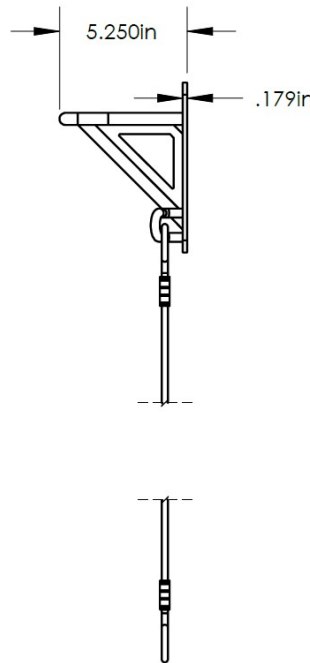

DURA BIKE LOCKER™

A DIVISION OF HANNAN SPECIALTIES

Made In The Usa

PRODUCT

WALLY VERTICAL WALL MOUNTED BIKE RACK

MATERIALS

3/16" Plate 7" X 3.5"

3/8" Rolled Lock Bar

1/2" Rolled Bike Hook

1/4" Vinyl Rope With Aluminum Oval Sleeves

POWDER COAT OPTIONS

-  Black
-  Silver Gray
-  Emerald Green
-  Pearl White
-  Celestial Blue
-  Mesa Tan
-  Fire Engine Red
-  Graphite

Rack Quantity: _____