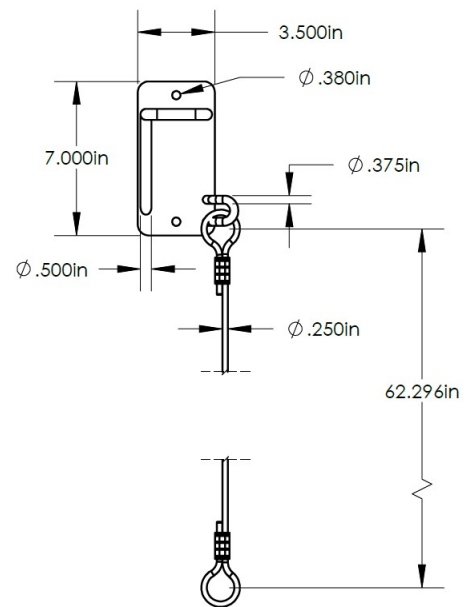

DURA BIKE LOCKER™

A DIVISION OF HANNAN SPECIALTIES

Made In The Usa

PRODUCT

WALLY VERTICAL WALL MOUNTED BIKE RACK

MATERIALS

3/16" Plate 7" X 3.5"

3/8" Rolled Lock Bar

1/2" Rolled Bike Hook

1/4" Vinyl Rope With Aluminum Oval Sleeves

POWDER COAT OPTIONS

-  Black
-  Silver Gray
-  Emerald Green
-  Pearl White
-  Celestial Blue
-  Mesa Tan
-  Fire Engine Red
-  Graphite

Rack Quantity: _____