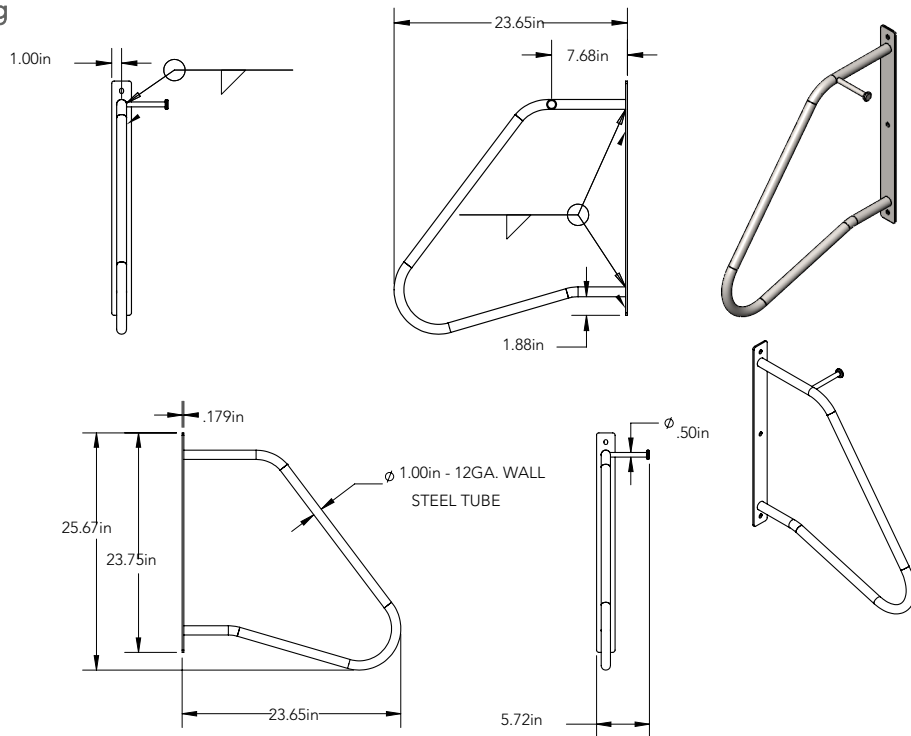

DURA BIKE LOCKER™

A DIVISION OF HANNAN SPECIALTIES

Made In The Usa

PRODUCT

X1 Single Sided Free Standing Bike Rack

MATERIALS

Locking Bar: 1.00" dia. - 12GA. Wall Steel Tube

Upright: 2"x2"x11GA Square tube.

Feet: AISA C3 x 4.1 Galvanized Steel Channel.

Wheel Support: 1.5"x1.5"x11GA Square tube.

POWDER COAT OPTIONS

*Custom colors available upon request

BIKES SECURED

3 Bikes 4 Bikes 5 Bikes 6 Bikes

MOUNTING

Freestanding

Unit Height to top of upper rack is 77"

77"

29.5in

Rack Quantity: _____

Approved Date: _____

Approved Signature: _____