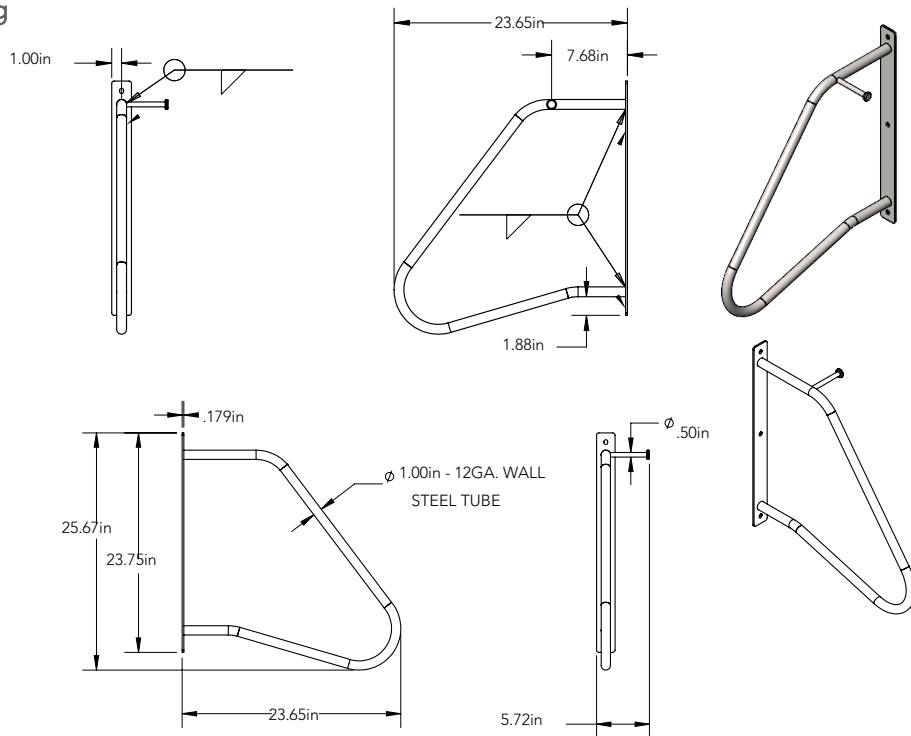

DURA BIKE LOCKER™

A DIVISION OF HANNAN SPECIALTIES

Made In The Usa

PRODUCT

X1 Double Sided Free Standing Bike Rack

Unit Height to top of upper rack is 77"

MATERIALS

Locking Bar: 1.00" dia. - 12GA. Wall Steel Tube

Upright: 2"x2"x11GA Square tube.

Feet: AISA C3 x 4.1 Galvanized Steel Channel.

Wheel Support: 1.5"x1.5"x11GA Square tube.

POWDER COAT OPTIONS

*Custom colors available upon request

BIKES SECURED

☐ 3 Bikes ☐ 4 Bikes ☐ 5 Bikes ☐ 6 Bikes

MOUNTING

☐ Freestanding

Rack Quantity: _____

Approved Date: _____

Approved Signature: _____