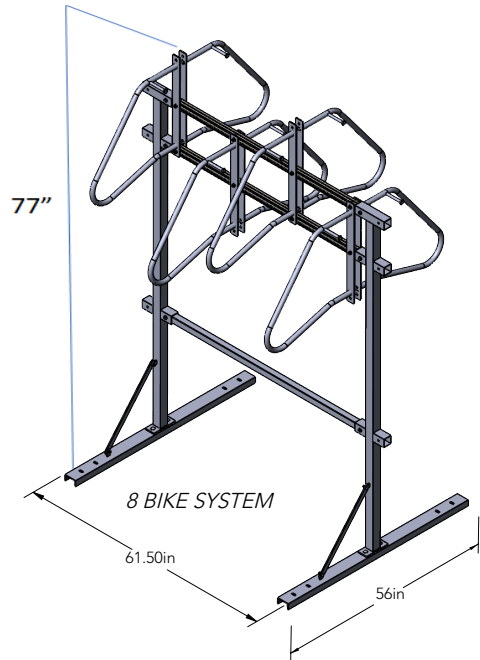

DURA BIKE LOCKER™

A DIVISION OF HANNAN SPECIALTIES

Made In The Usa

PRODUCT

X1 Double Sided Free Standing Bike Rack

Unit Height to top of upper rack is 77"

MATERIALS

Locking Bar: 1.00" dia. - 12GA. Wall Steel Tube

Upright: 2"x2"x11GA Square tube.

Feet: AISA C3 x 4.1 Galvanized Steel Channel.

Wheel Support: 1.5"x1.5"x11GA Square tube.

POWDER COAT OPTIONS

*Custom colors available upon request

BIKES SECURED

☐ 3 Bikes ☐ 4 Bikes ☐ 5 Bikes ☐ 6 Bikes

MOUNTING

☐ Freestanding

Rack Quantity: _____

Approved Date: _____

Approved Signature: _____