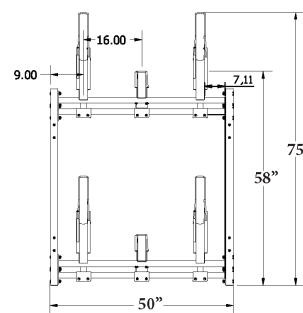

## SIZE

10 Bike Locking  
Bike Spacing 16" - Footprint 82" x 65"

8 Bike Locking  
Bike Spacing 16" - Footprint 66" x 65"

6 Bike Locking  
Bike Spacing 16" - Footprint 50" x 65"

## SPACE RECOMMENDATIONS

Ceiling height clearance: Minimum 96"  
Wall to outside rack: Recommended 24", Minimum 20"

Side View

Front View

TLA206 - 6 Bikes Secured

TLA208 - 8 Bikes Secured

TLA210 - 10 Bikes Secured