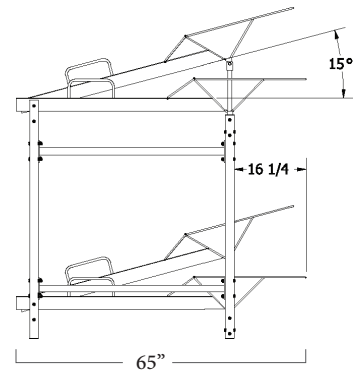

## SIZE

10 Bike Locking  
Bike Spacing 16" - Footprint 82" x 65"

8 Bike Locking  
Bike Spacing 16" - Footprint 66" x 65"

6 Bike Locking  
Bike Spacing 16" - Footprint 50" x 65"

## MOUNTING

Free Standing with ability to anchor

## SPACE RECOMMENDATIONS

Ceiling height clearance: Minimum 96"  
Wall to outside rack: Recommended 24", Minimum 20"

Side View

Front View

TLA206 - 6 Bikes Secured

TLA208 - 8 Bikes Secured

TLA210 - 10 Bikes Secured