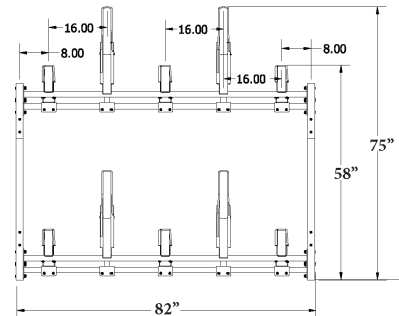

## SIZE

10 Bike Locking  
Bike Spacing 16" - Footprint 82" x 65"

8 Bike Locking  
Bike Spacing 16" - Footprint 66" x 65"

6 Bike Locking  
Bike Spacing 16" - Footprint 50" x 65"

## SPACE RECOMMENDATIONS

Ceiling height clearance: Minimum 96"  
Wall to outside rack: Recommended 24", Minimum 20"

Side View

Front View

TLA206 - 6 Bikes Secured

TLA208 - 8 Bikes Secured

TLA210 - 10 Bikes Secured