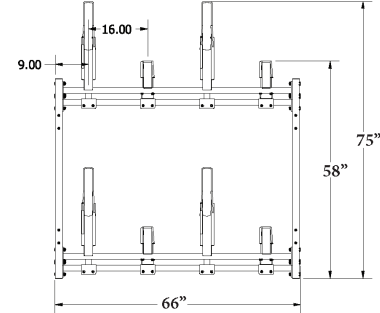

## SIZE

10 Bike Locking  
Bike Spacing 16" - Footprint 82" x 65"

8 Bike Locking  
Bike Spacing 16" - Footprint 66" x 65"

6 Bike Locking  
Bike Spacing 16" - Footprint 50" x 65"

## SPACE RECOMMENDATIONS

Ceiling height clearance: Minimum 96"  
Wall to outside rack: Recommended 24", Minimum 20"

Side View

Front View

TLA206 - 6 Bikes Secured

TLA208 - 8 Bikes Secured

TLA210 - 10 Bikes Secured