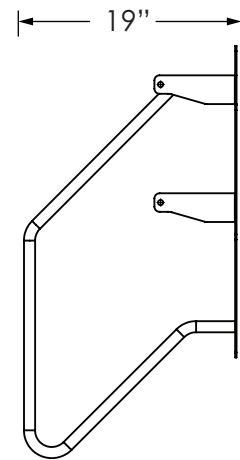

## MATERIALS

- 11 gauge steel
- 1/4" x 2" flat steel mounts
- 3/8" rod
- 5/8" rod locking bar
- 7/16" holes to accommodate 3/8" bolt

## MOUNTING

- Wall Mounted

## SPACE RECOMMENDATIONS

- Ceiling height: Minimum 92"
- Distance from ground to bottom of rack 42"
- Side wall to rack center:  
Minimum 20", recommended 24"
- Distance between racks center to center: Minimum 28", recommended 31"

Side View

19"

Top View

13.75"

Front View

38"

Rack Quantity: \_\_\_\_\_

Approved Date: \_\_\_\_\_