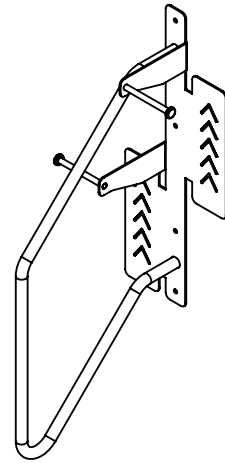

## MATERIALS

- 11 gauge steel
- 1/4" x 2" flat steel mounts
- 3/8" rod
- 5/8" rod locking bar
- 7/16" holes to accommodate 3/8" bolt

## MOUNTING

- Wall Mounted

## SPACE RECOMMENDATIONS

- Ceiling height: Minimum 92"
- Distance from ground to bottom of rack 42"
- Side wall to rack center:  
Minimum 20", recommended 24"
- Distance between racks center to center: Minimum 28", recommended 31"

Side View

19"

Top View

13.75"

Front View

38"

Rack Quantity: \_\_\_\_\_

Approved Date: \_\_\_\_\_