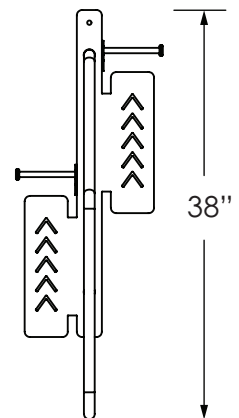

## MATERIALS

- 11 gauge steel
- 1/4" x 2" flat steel mounts
- 3/8" rod
- 5/8" rod locking bar
- 7/16" holes to accommodate 3/8" bolt

## SPACE RECOMMENDATIONS

- Ceiling height: Minimum 92"
- Distance from ground to bottom of rack 42"
- Side wall to rack center:  
Minimum 20", recommended 24"
- Distance between racks center to center: Minimum 28", recommended 31"

Side View

19"

Top View

13.75"

Front View

38"

Rack Quantity: \_\_\_\_\_

Approved Date: \_\_\_\_\_