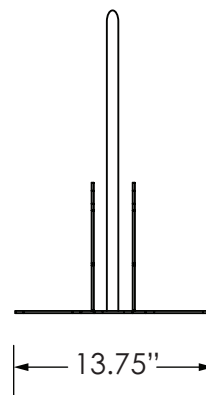

## MATERIALS

- 11 gauge steel
- 1/4" x 2" flat steel mounts
- 3/8" rod
- 5/8" rod locking bar
- 7/16" holes to accommodate 3/8" bolt

## MOUNTING

- Wall Mounted

## SPACE RECOMMENDATIONS

- Ceiling height: Minimum 92"
- Distance from ground to bottom of rack 42"
- Side wall to rack center:  
Minimum 20", recommended 24"
- Distance between racks center to center: Minimum 28", recommended 31"

Side View

19"

Top View

13.75"

Front View

38"

Rack Quantity: \_\_\_\_\_

Approved Date: \_\_\_\_\_