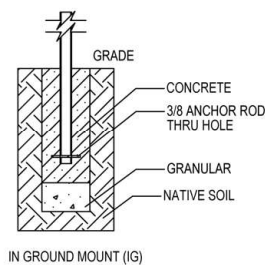

MOUNTING

1. ☐ Surface Mount   ☐ InGround

Rack Quantity: _____

Approved Date: _____

Approved Signature: _____