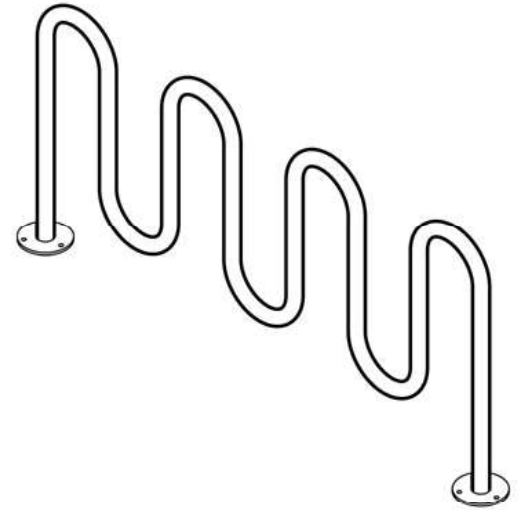

DURA BIKE LOCKER™

A DIVISION OF HANNAN SPECIALTIES

Made In The Usa

PRODUCT

DBR 9 MODEL (SF,IG) STANDARD WAVE STYLE BIKE RACK

MATERIALS

2 3/8" OD, 1.9" OD, or 2" Square Schedule 40

ASTM A36 Steel

1/4" Flat Steel Flange

POWDER COAT OPTIONS

*(For Bike Lockers and Racks) Anti-graffiti clear coat available

☐ Black	☐ Celestial Blue
☐ Silver Gray	☐ Mesa Tan
☐ Emerald Green	☐ Fire Engine Red
☐ Pearl White	☐ Graphite
☐ Anti-Graffiti	

STAINLESS STEEL FINISH

1. ☐ DA Sanded

GALVANIZED FINISH

1. ☐ Galvanized

RACK OPTION

1. ☐ Grout Cover   ☐ 2 3/8" OD Tube   ☐ 2" Square Schedule 40 Tube

MOUNTING

1. ☐ Surface Mount   ☐ InGround

Rack Quantity: _____

Approved Date: _____

Approved Signature: _____