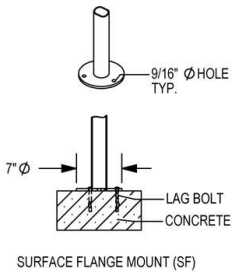

MOUNTING

1. ☐ Surface Mount   ☐ InGround

Rack Quantity: _____

Approved Date: _____

Approved Signature: _____