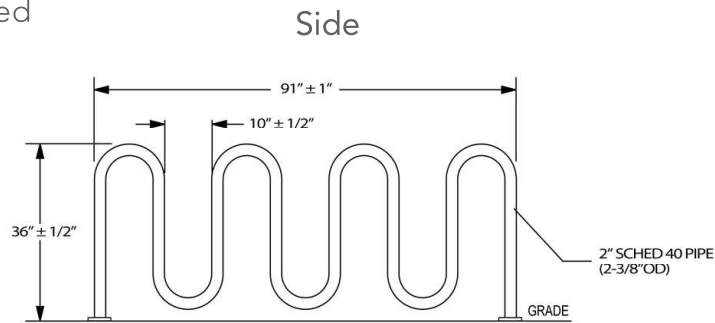

DURA BIKE LOCKER™

A DIVISION OF HANNAN SPECIALTIES

Made In The Usa

PRODUCT

DBR 9 MODEL (SF,IG) STANDARD WAVE STYLE BIKE RACK

MATERIALS

2 3/8" OD, 1.9" OD, or 2" Square Schedule 40

ASTM A36 Steel

1/4" Flat Steel Flange

POWDER COAT OPTIONS

*(For Bike Lockers and Racks) Anti-graffiti clear coat available

☐ Black	☐ Celestial Blue
☐ Silver Gray	☐ Mesa Tan
☐ Emerald Green	☐ Fire Engine Red
☐ Pearl White	☐ Graphite
☐ Anti-Graffiti	

STAINLESS STEEL FINISH

1. ☐ DA Sanded

GALVANIZED FINISH

1. ☐ Galvanized

RACK OPTION

1. ☐ Grout Cover   ☐ 2 3/8" OD Tube   ☐ 2" Square Schedule 40 Tube

MOUNTING

1. ☐ Surface Mount   ☐ InGround

Rack Quantity: _____

Approved Date: _____

Approved Signature: _____