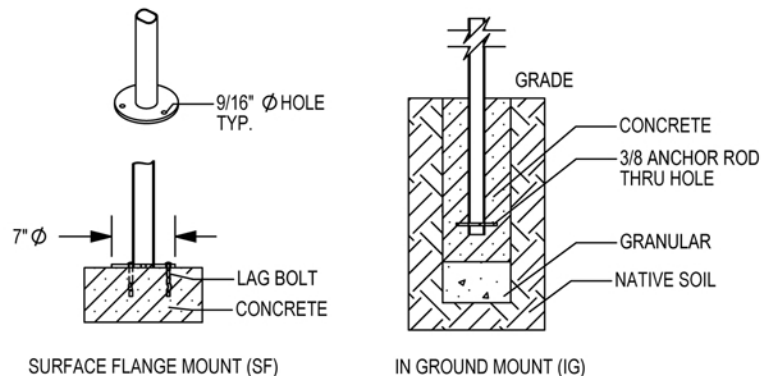

DURA BIKE RACKS

A DIVISION OF HANNAN SPECIALTIES INC.

Made in the USA

DIMENSION SHEET FOR MODEL: UFIX-1-SF(IG)-P (G, or S) (Bicycle Repair Station)

Mount Option:
 Surface Flange (SF) In Ground (IG)

Finish:
 Powder Coat (P) Hot-Dip Galvanized (G)
 Stainless Steel (S)

Powder Coat Color: Anti-Graffiti Clear Coat
 Black Silver Gray Emerald Green
 Pearl White Mesa Tan Celestial Blue
 Graphite Fire Engine Red

Rack Options:
 Grout Covers (GC)

Included Hand Tools: Tire Levers (2)
 Philips Screwdriver Flat Head Screwdriver
 2.5, 3, 4, 5, 6, 8mm Allens Headset Wrench
 8, 9, 10, 11mm Box Wrenches Pedal Wrench