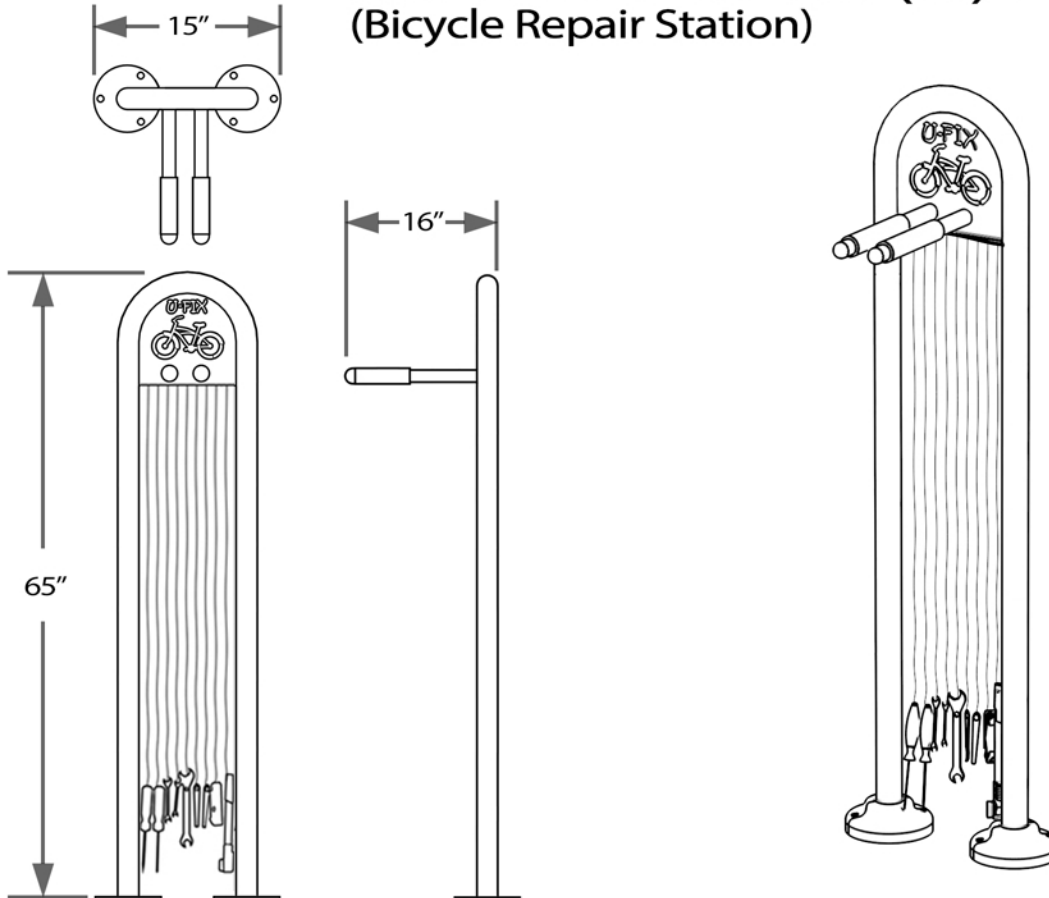

DURA BIKE RACKS

A DIVISION OF HANNAN SPECIALTIES INC.

Made in the USA

DIMENSION SHEET FOR MODEL: UFIX-1-SF(IG)-P (G, or S) (Bicycle Repair Station)

Mount Option:
 Surface Flange (SF) In Ground (IG)

Finish:
 Powder Coat (P) Hot-Dip Galvanized (G)
 Stainless Steel (S)

Powder Coat Color: Anti-Graffiti Clear Coat
 Black Silver Gray Emerald Green
 Pearl White Mesa Tan Celestial Blue
 Graphite Fire Engine Red

Rack Options:
 Grout Covers (GC)

Included Hand Tools: Tire Levers (2)
 Philips Screwdriver Flat Head Screwdriver
 2.5, 3, 4, 5, 6, 8mm Allens Headset Wrench
 8, 9, 10, 11mm Box Wrenches Pedal Wrench

WITH GROUT COVERS (GC)  x 2 EA.

www.durabikelocker.com

3790 BRADVIEW DR. - SACRAMENTO, CA 95827
 (916) 363-7225 - (800) 722-BIKE (2453)

Qty: _____ Approved Date: _____

Please Sign Here: _____

For Your Approval, This Is Used As A Submittal