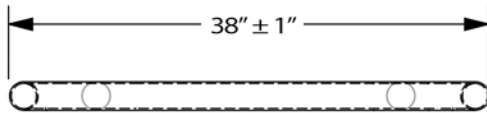

## DIMENSION SHEET FOR MODEL : OMEGA-2-IG-P(G, or S) (Circular Style Bicycle Rack)

Mount Option:

Surface Flange (SF)     In Ground (IG)

Finish:

Powder Coat (P)     Hot-Dip Galvanized (G)  
 Stainless Steel (S)