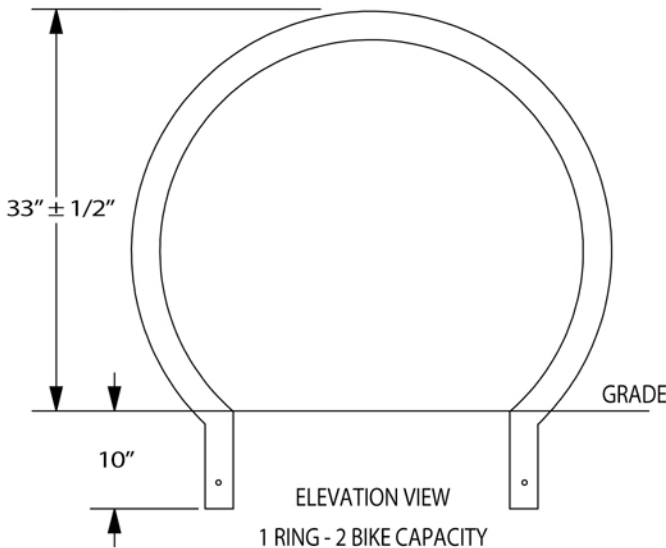

## DIMENSION SHEET FOR MODEL : OMEGA-2-IG-P(G, or S) (Circular Style Bicycle Rack)

Mount Option:

Surface Flange (SF)     In Ground (IG)

Finish:

Powder Coat (P)     Hot-Dip Galvanized (G)  
 Stainless Steel (S)