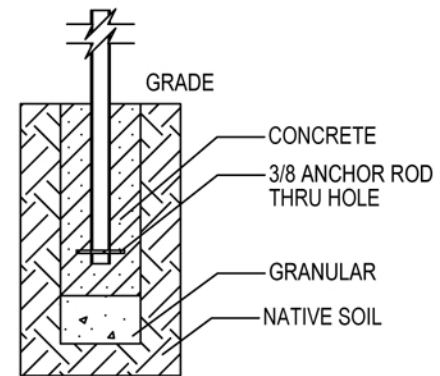

IN GROUND MOUNT (IG)

www.durabikelocker.com

3790 BRADVIEW DR. - SACRAMENTO, CA 95827

(916) 363-7225 - (800) 722-BIKE (2453)

Qty: _____ Approved Date: _____

Please Sign Here: _____

For Your Approval, This Is Used As A Submittal