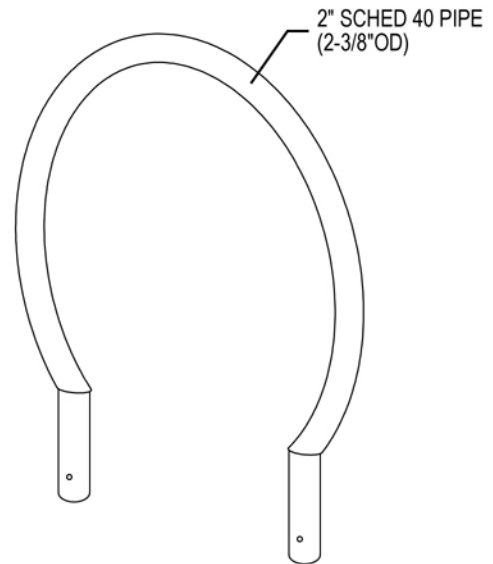

## DIMENSION SHEET FOR MODEL : OMEGA-2-IG-P(G, or S) (Circular Style Bicycle Rack)

Mount Option:

Surface Flange (SF)     In Ground (IG)

Finish:

Powder Coat (P)     Hot-Dip Galvanized (G)  
 Stainless Steel (S)