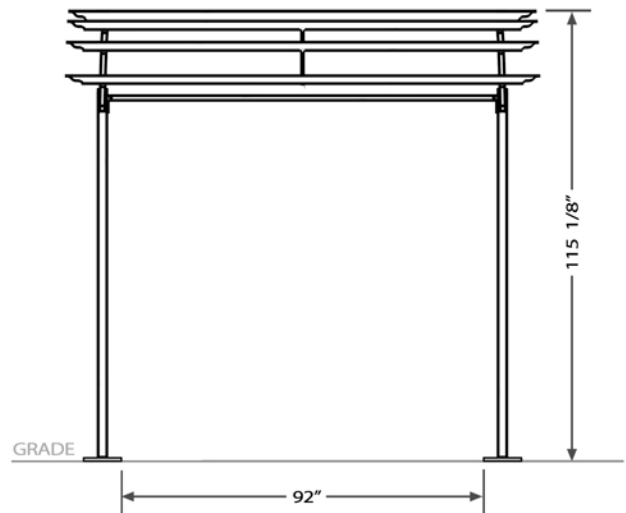

## DIMENSION SHEET FOR MODEL : SHELTER-B-SF(IG)-P(G, or S) (Pergola Style Bike Shelter)

**Mount Option:**  
 Surface Flange (SF)     In Ground (IG)

**Finish:**  
 Powder Coat (P)     Hot-Dip Galvanized (G)  
 Stainless Steel (S)