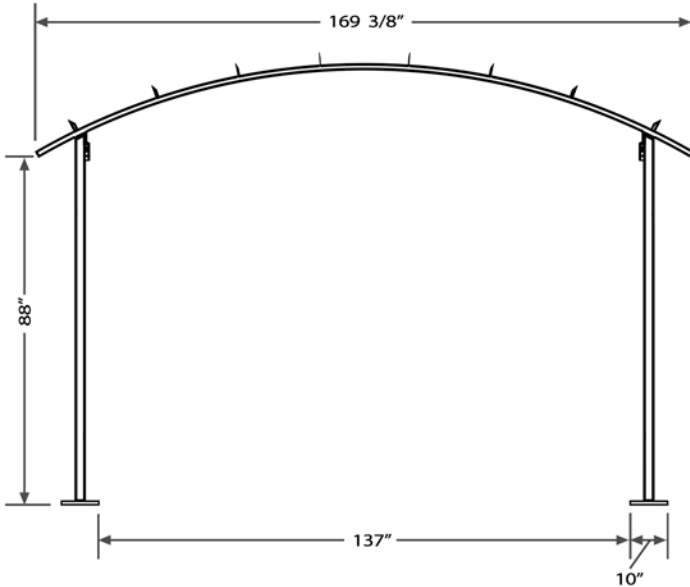

## DIMENSION SHEET FOR MODEL : SHELTER-B-SF(IG)-P(G, or S) (Pergola Style Bike Shelter)

**Mount Option:**  
 Surface Flange (SF)     In Ground (IG)

**Finish:**  
 Powder Coat (P)     Hot-Dip Galvanized (G)  
 Stainless Steel (S)