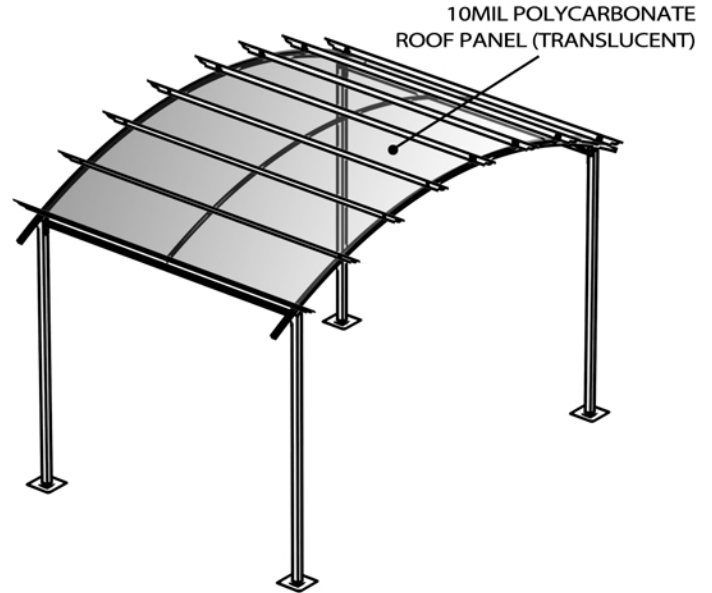

## DIMENSION SHEET FOR MODEL : SHELTER-B-SF(IG)-P(G, or S) (Pergola Style Bike Shelter)

**Mount Option:**  
 Surface Flange (SF)     In Ground (IG)

**Finish:**  
 Powder Coat (P)     Hot-Dip Galvanized (G)  
 Stainless Steel (S)