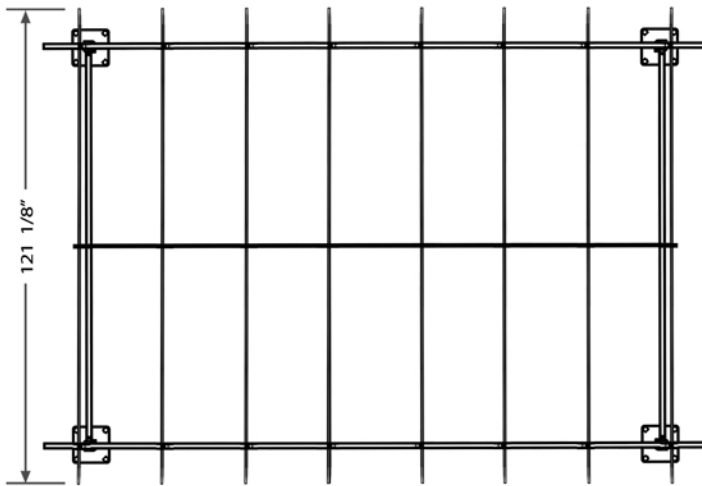

## DIMENSION SHEET FOR MODEL : SHELTER-B-SF(IG)-P(G, or S) (Pergola Style Bike Shelter)

**Mount Option:**  
 Surface Flange (SF)     In Ground (IG)

**Finish:**  
 Powder Coat (P)     Hot-Dip Galvanized (G)  
 Stainless Steel (S)