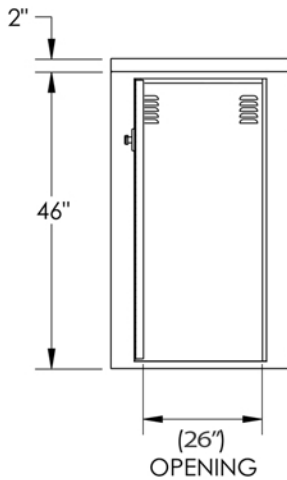

DURA BIKE LOCKER

A DIVISION OF HANNAN SPECIALTIES INC.

Made in the USA

DIMENSION SHEET FOR MODEL: DLSP "Space Saver" Bicycle Locker

Approved Date: _____

Color To Be: _____

Lock Option: _____

Bank Configuration: _____