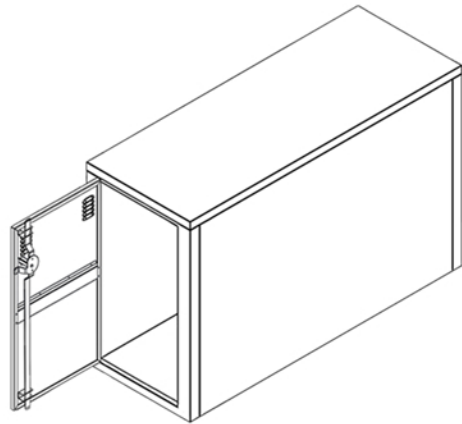

DURA BIKE LOCKER

A DIVISION OF HANNAN SPECIALTIES INC.

Made in the USA

DIMENSION SHEET FOR MODEL: DLSP "Space Saver" Bicycle Locker

Approved Date: _____

Color To Be: _____

Lock Option: _____

Bank Configuration: _____