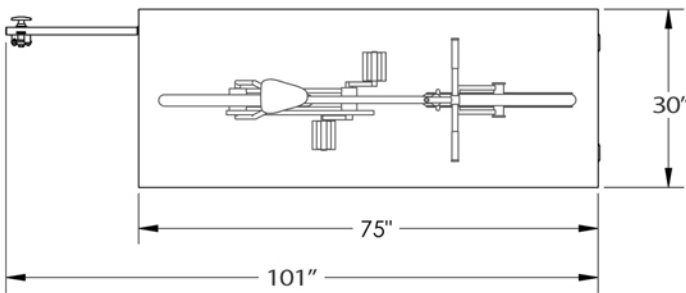

DURA BIKE LOCKER

A DIVISION OF HANNAN SPECIALTIES INC.

Made in the USA

DIMENSION SHEET FOR MODEL: DLSP "Space Saver" Bicycle Locker

Approved Date: _____

Color To Be: _____

Lock Option: _____

Bank Configuration: _____