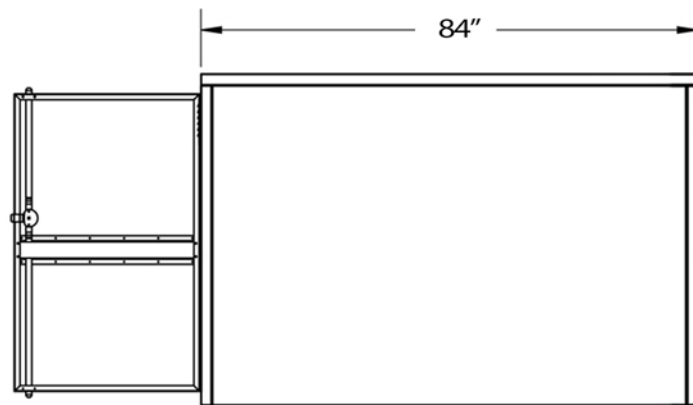

DURA BIKE LOCKER

A DIVISION OF HANNAN SPECIALTIES INC.

Made in the USA

DIMENSION SHEET FOR
MODEL: DLR
Recumbent Locker

Approved Date: _____

Color To Be: _____

Lock Option: _____

Bank Configuration: _____