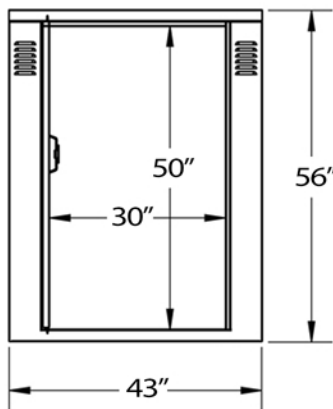

DURA BIKE LOCKER

A DIVISION OF HANNAN SPECIALTIES INC.

Made in the USA

DIMENSION SHEET FOR
MODEL: DLR
Recumbent Locker

Approved Date: _____

Color To Be: _____

Lock Option: _____

Bank Configuration: _____