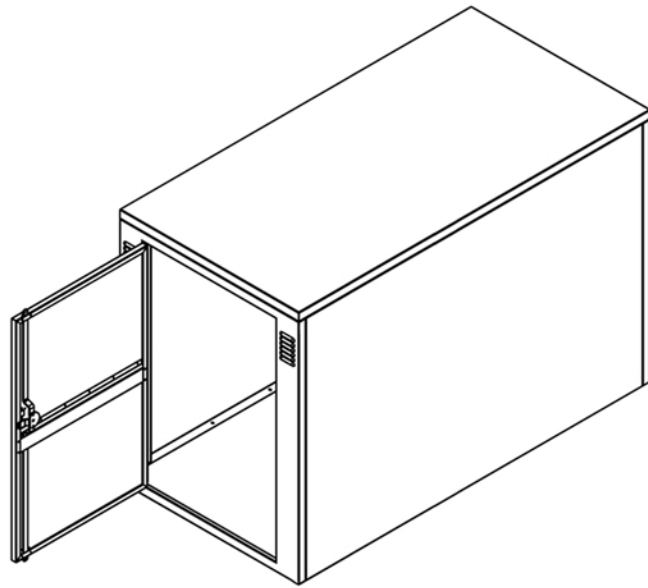

DURA BIKE LOCKER

A DIVISION OF HANNAN SPECIALTIES INC.

Made in the USA

DIMENSION SHEET FOR
MODEL: DLR
Recumbent Locker

Approved Date: _____

Color To Be: _____

Lock Option: _____

Bank Configuration: _____