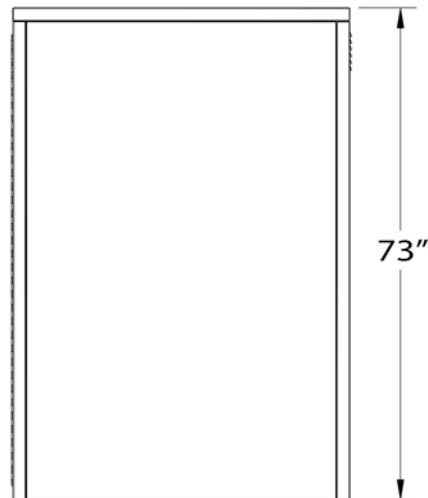

DURA BIKE LOCKER

A DIVISION OF HANNAN SPECIALTIES INC.

Made in the USA

DIMENSION SHEET FOR MODEL: DLPV Vertical Bicycle Locker

Approved Date: _____

Color To Be: _____

Lock Option: _____

Bank Configuration: _____