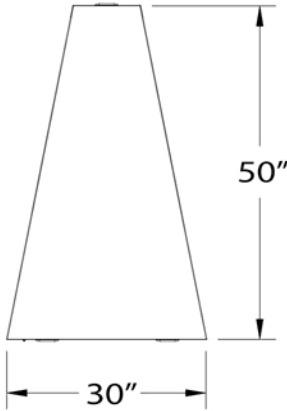

DURA BIKE LOCKER

A DIVISION OF HANNAN SPECIALTIES INC.

Made in the USA

DIMENSION SHEET FOR MODEL: DLPV Vertical Bicycle Locker

Approved Date: _____

Color To Be: _____

Lock Option: _____

Bank Configuration: _____