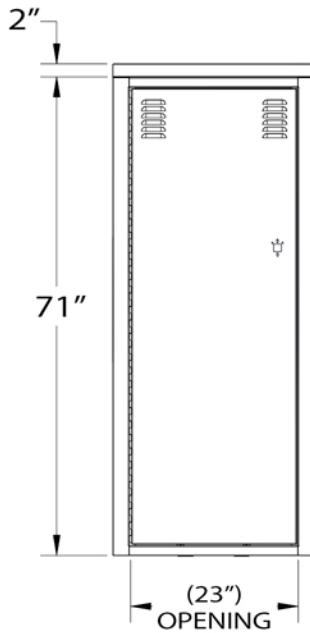

DURA BIKE LOCKER

A DIVISION OF HANNAN SPECIALTIES INC.

Made in the USA

DIMENSION SHEET FOR MODEL: DLPV Vertical Bicycle Locker

Approved Date: _____

Color To Be: _____

Lock Option: _____

Bank Configuration: _____