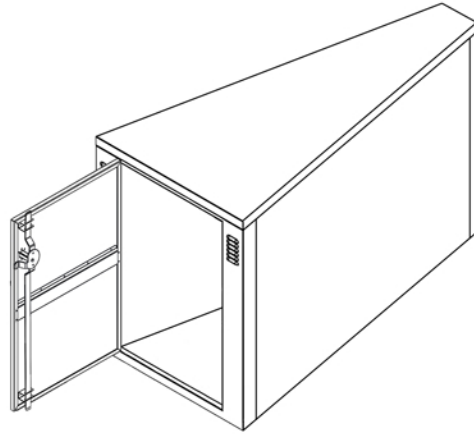

DURA BIKE LOCKER

A DIVISION OF HANNAN SPECIALTIES INC.

Made in the USA

DIMENSION SHEET FOR MODEL: DLP Pie Shaped Bicycle Locker

Approved Date: _____

Color To Be: _____

Lock Option: _____

Bank Configuration: _____