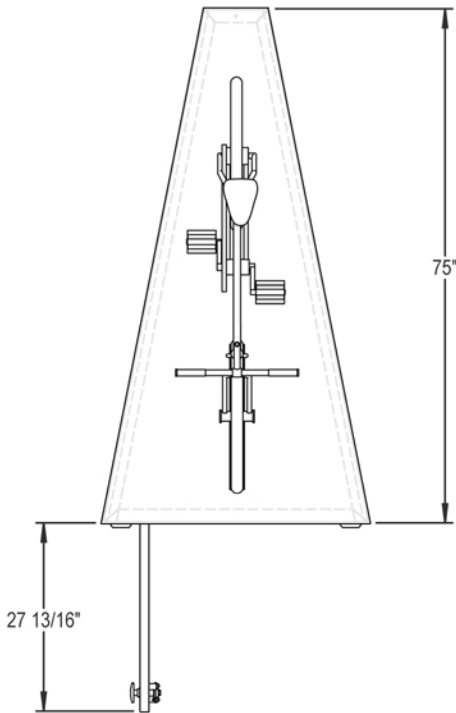

DURA BIKE LOCKER

A DIVISION OF HANNAN SPECIALTIES INC.

Made in the USA

DIMENSION SHEET FOR MODEL: DLP Pie Shaped Bicycle Locker

Approved Date: _____

Color To Be: _____

Lock Option: _____

Bank Configuration: _____