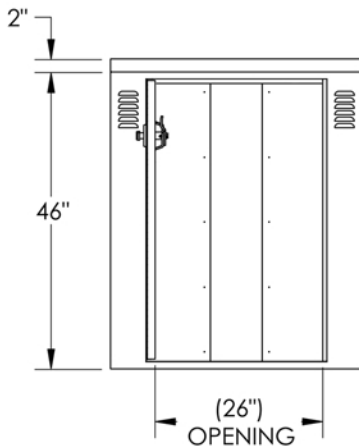

DURA BIKE LOCKER

A DIVISION OF HANNAN SPECIALTIES INC.

Made in the USA

DIMENSION SHEET FOR MODEL: DLP Pie Shaped Bicycle Locker

Approved Date: _____

Color To Be: _____

Lock Option: _____

Bank Configuration: _____