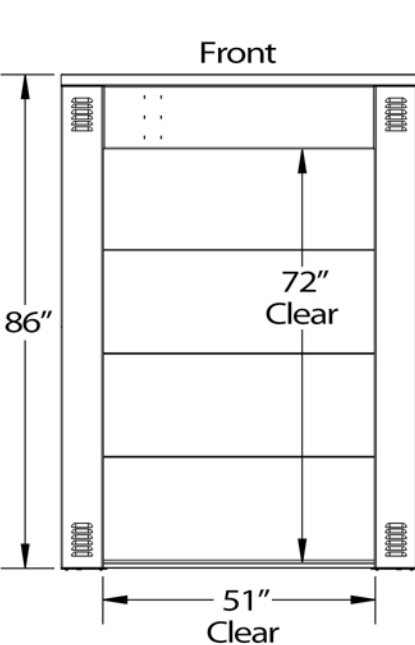

DURA MOTORCYCLE LOCKER

A DIVISION OF HANNAN SPECIALTIES INC.
Made in the USA

DIMENSION SHEET FOR MODEL : DLMC Motorcycle Locker with Overhead Door

Approved Date: _____
 Color To Be: _____
 Lock Option: _____ T Handle
 Bank Configuration: _____
 Please Sign Here: _____
 For Your Approval, This Is Used As A Submittal