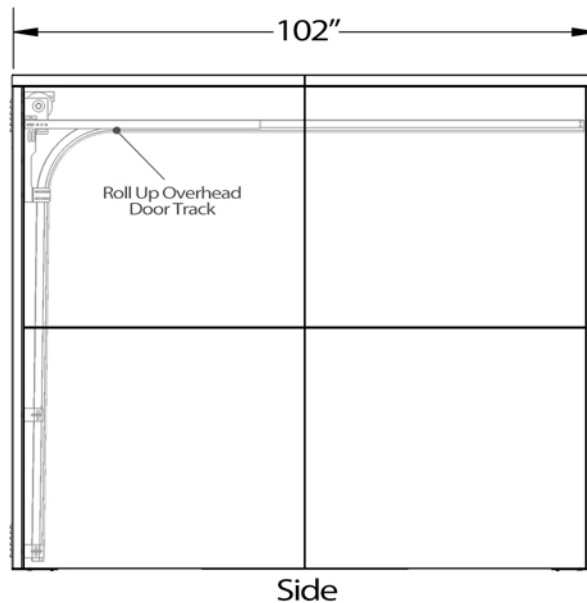

DURA MOTORCYCLE LOCKER

A DIVISION OF HANNAN SPECIALTIES INC.
Made in the USA

DIMENSION SHEET FOR MODEL : DLMC Motorcycle Locker with Overhead Door

Approved Date: _____
 Color To Be: _____
 Lock Option: _____ T Handle
 Bank Configuration: _____
 Please Sign Here: _____
 For Your Approval, This Is Used As A Submittal