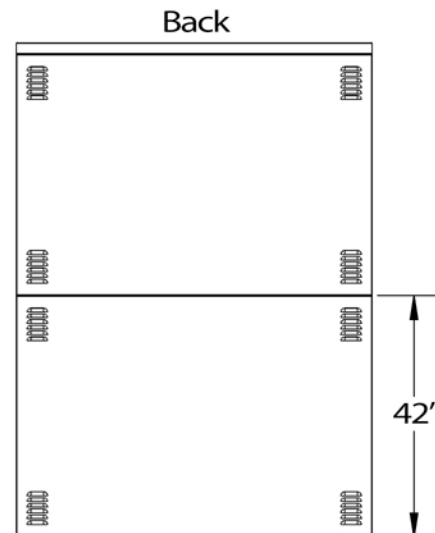

DURA MOTORCYCLE LOCKER

A DIVISION OF HANNAN SPECIALTIES INC.
Made in the USA

DIMENSION SHEET FOR MODEL : DLMC Motorcycle Locker with Overhead Door

Approved Date: _____
 Color To Be: _____
 Lock Option: _____ T Handle
 Bank Configuration: _____
 Please Sign Here: _____
 For Your Approval, This Is Used As A Submittal