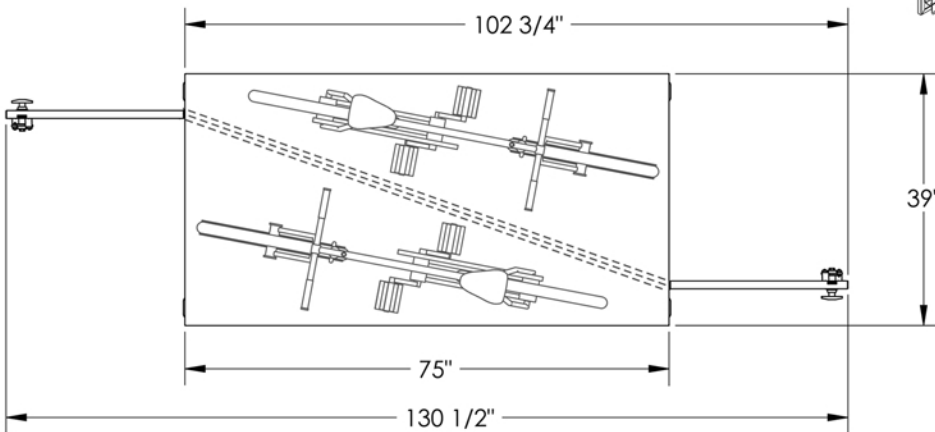

## DIMENSION SHEET FOR MODEL: DL2

Standard Locker with a Divider Panel

Approved Date: \_\_\_\_\_

Color To Be: \_\_\_\_\_

Lock Option: \_\_\_\_\_

Bank Configuration: \_\_\_\_\_

Please Sign Here: \_\_\_\_\_

For Your Approval, This Is Used As A Submittal