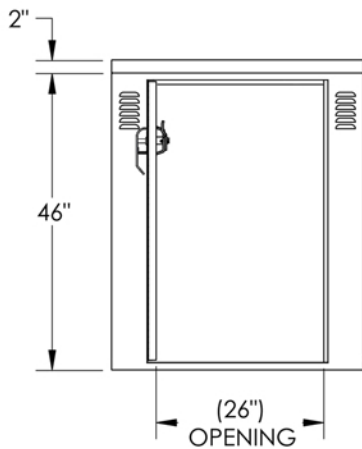

## DIMENSION SHEET FOR MODEL: DL2

Standard Locker with a Divider Panel

Approved Date: \_\_\_\_\_

Color To Be: \_\_\_\_\_

Lock Option: \_\_\_\_\_

Bank Configuration: \_\_\_\_\_

Please Sign Here: \_\_\_\_\_

For Your Approval, This Is Used As A Submittal