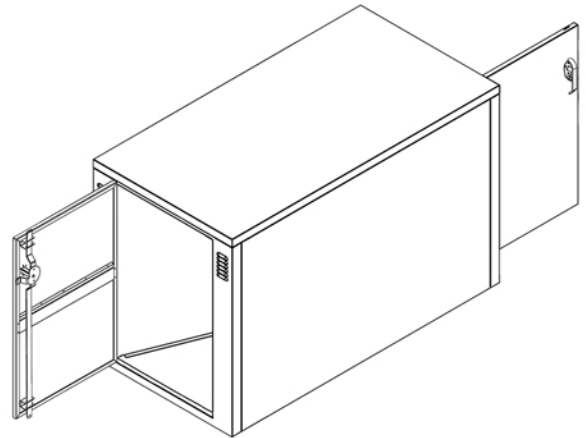

## DIMENSION SHEET FOR MODEL: DL2

Standard Locker with a Divider Panel

Approved Date: \_\_\_\_\_

Color To Be: \_\_\_\_\_

Lock Option: \_\_\_\_\_

Bank Configuration: \_\_\_\_\_

Please Sign Here: \_\_\_\_\_

For Your Approval, This Is Used As A Submittal