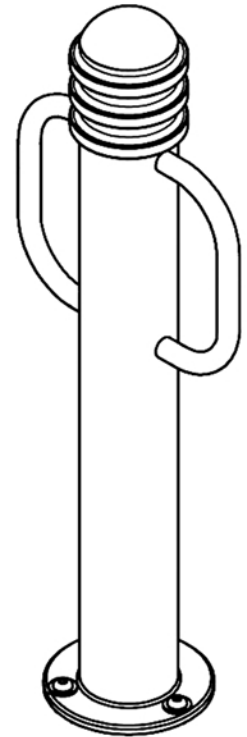

# DURA BIKE RACKS

A DIVISION OF HANNAN SPECIALTIES INC.

Made in the USA

**DIMENSION SHEET FOR  
MODEL : ORBIT-2-SF-P (G, or S)  
(Bicycle Bollard)**

Mount Option:  
 Surface Flange (SF)     In Ground (IG)

Finish:  
 Powder Coat (P)     Hot-Dip Galvanized (G)  
 Stainless Steel (S)

Powder Coat Color:     Anti-Graffiti Clear Coat  
 Black             Silver Gray     Emerald Green  
 Pearl White     Mesa Tan         Celestial Blue  
 Graphite         Fire Engine Red