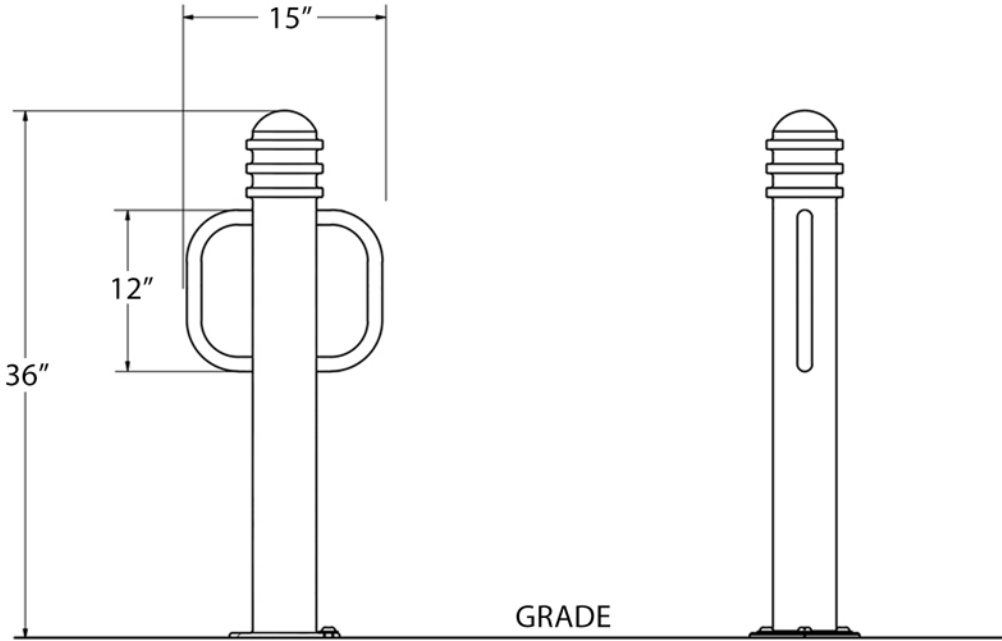

# DURA BIKE RACKS

A DIVISION OF HANNAN SPECIALTIES INC.

Made in the USA

**DIMENSION SHEET FOR  
MODEL : ORBIT-2-SF-P (G, or S)  
(Bicycle Bollard)**

Mount Option:  
 Surface Flange (SF)     In Ground (IG)